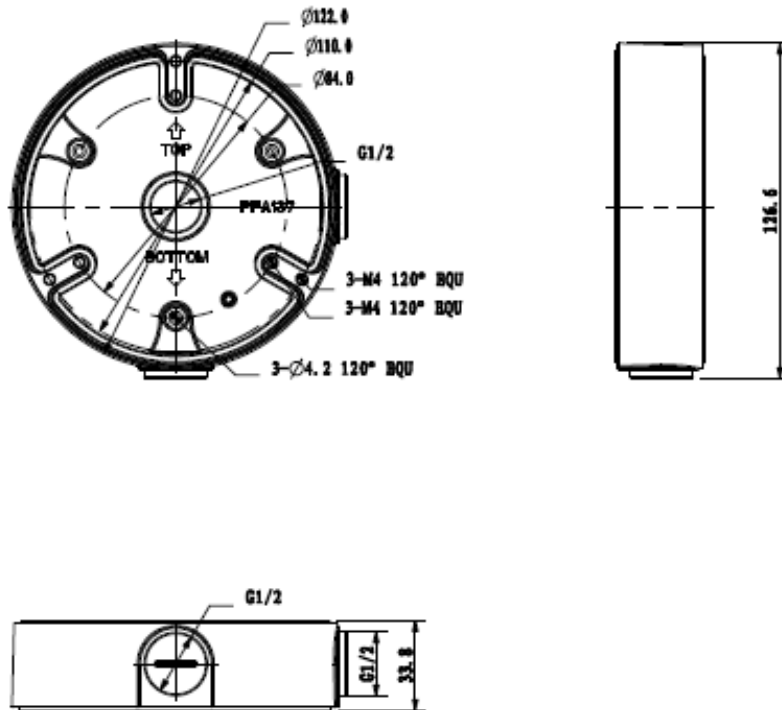

### Specifications

Model	PFA137
<b>General</b>	
Material	Aluminum
Dimension	φ122x32mm
Inch Thread	M20(G1/2")
Operating Temperature	-40°C ~60°C
Humidity	0~90% RH
Load Bearing	1.0Kg
Weight	0.3Kg
Color	White
Applicable Model	Please see "Accessory Selection"

## Dimensions (mm)